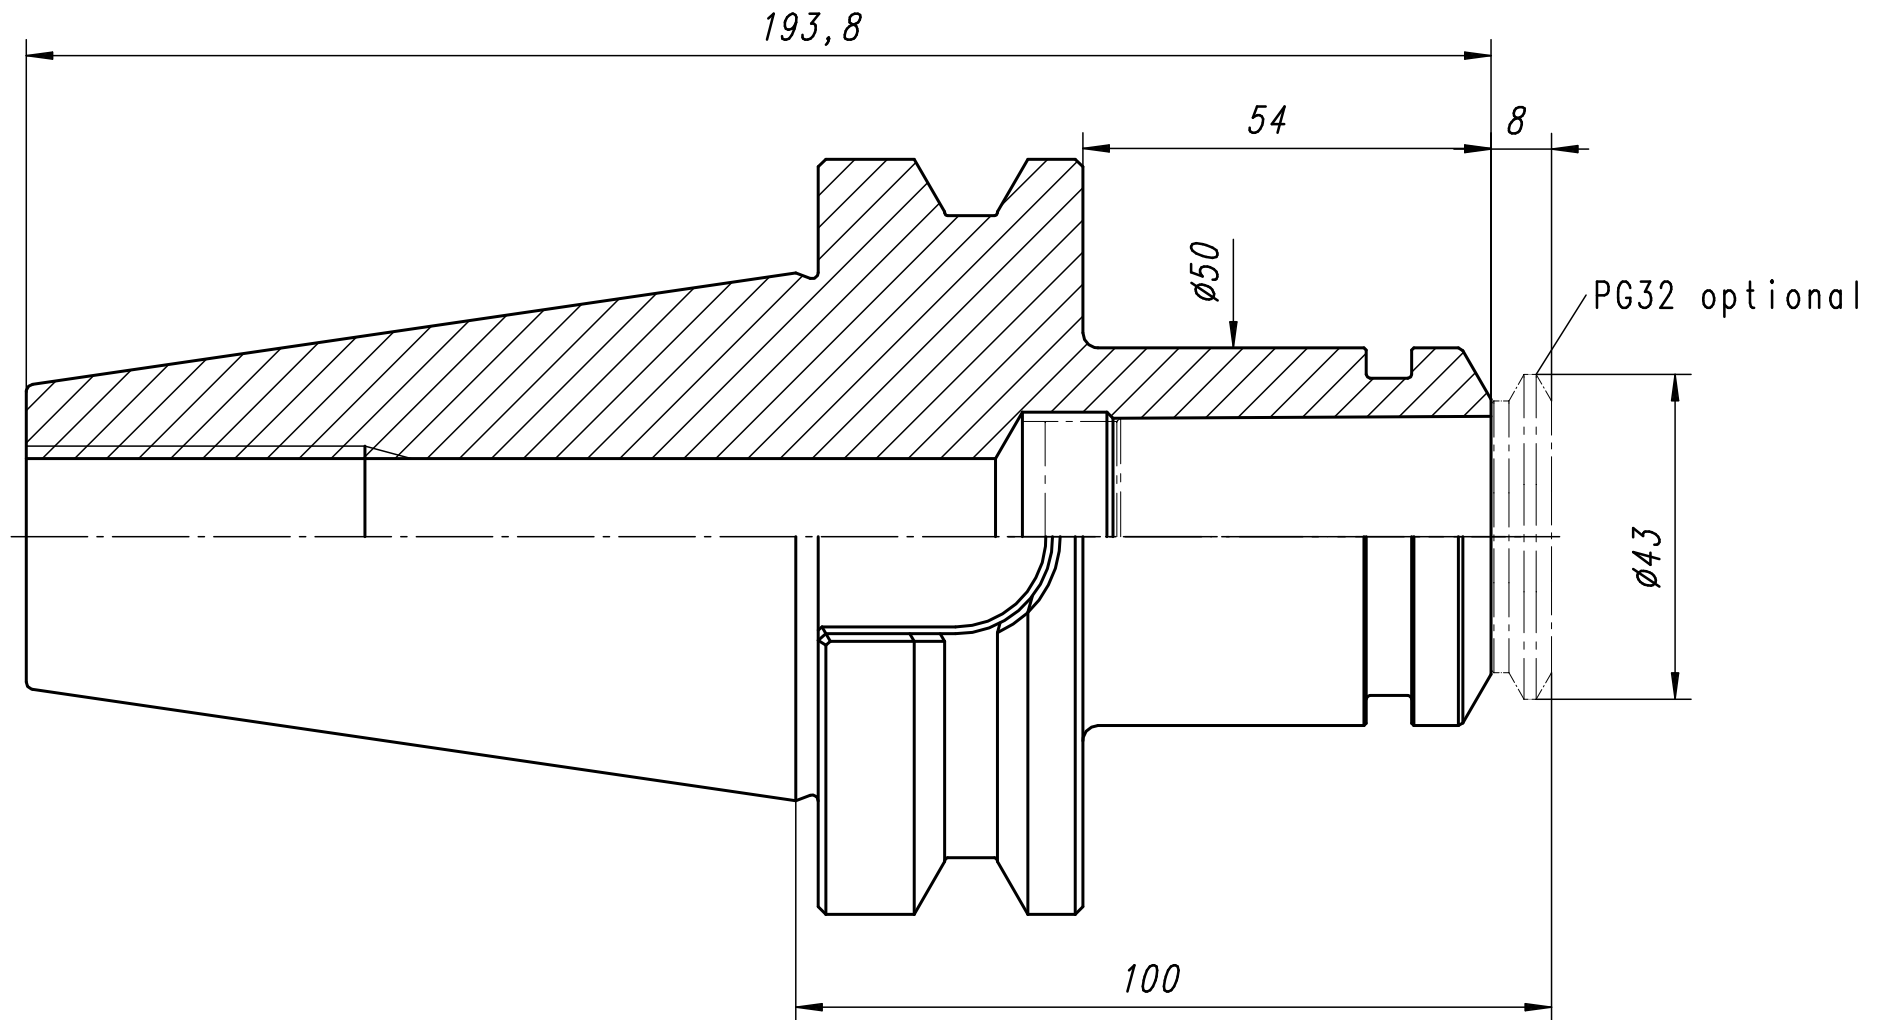

Swiss
Precision
Tools

REGO-FIX®

REGO-FIX AG
Obermattweg 60
4456 Tenniken / Switzerland

Phone +41 61 976 14 66

Fax +41 61 976 14 14

www.rego-fix.com

This is a non controlled copy. All information given herein are subject to change without notice.

The information given herein has been carefully checked and is believed to be correct. REGO-FIX, however, assumes no responsibility or liability for any errors, inaccuracies or omissions that may appear in this drawing.

This document is subject to copyright laws. No part of this document may be reproduced or transmitted in any form or any means, electronic or mechanic, for any purpose, without the express written permission of REGO-FIX

Type: BT50/PG32x100

Part No.: 2150.73250

Date: 15.08.2007

Scale: 1:1